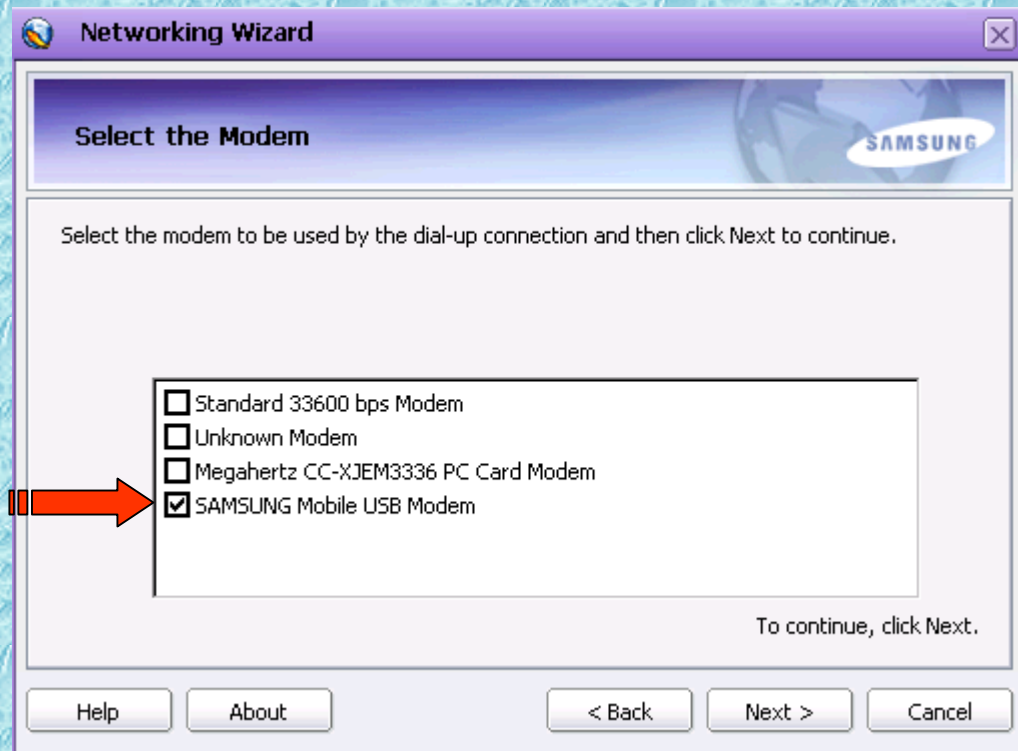

Select SAMSUNG Mobile USB Modem and click on Next