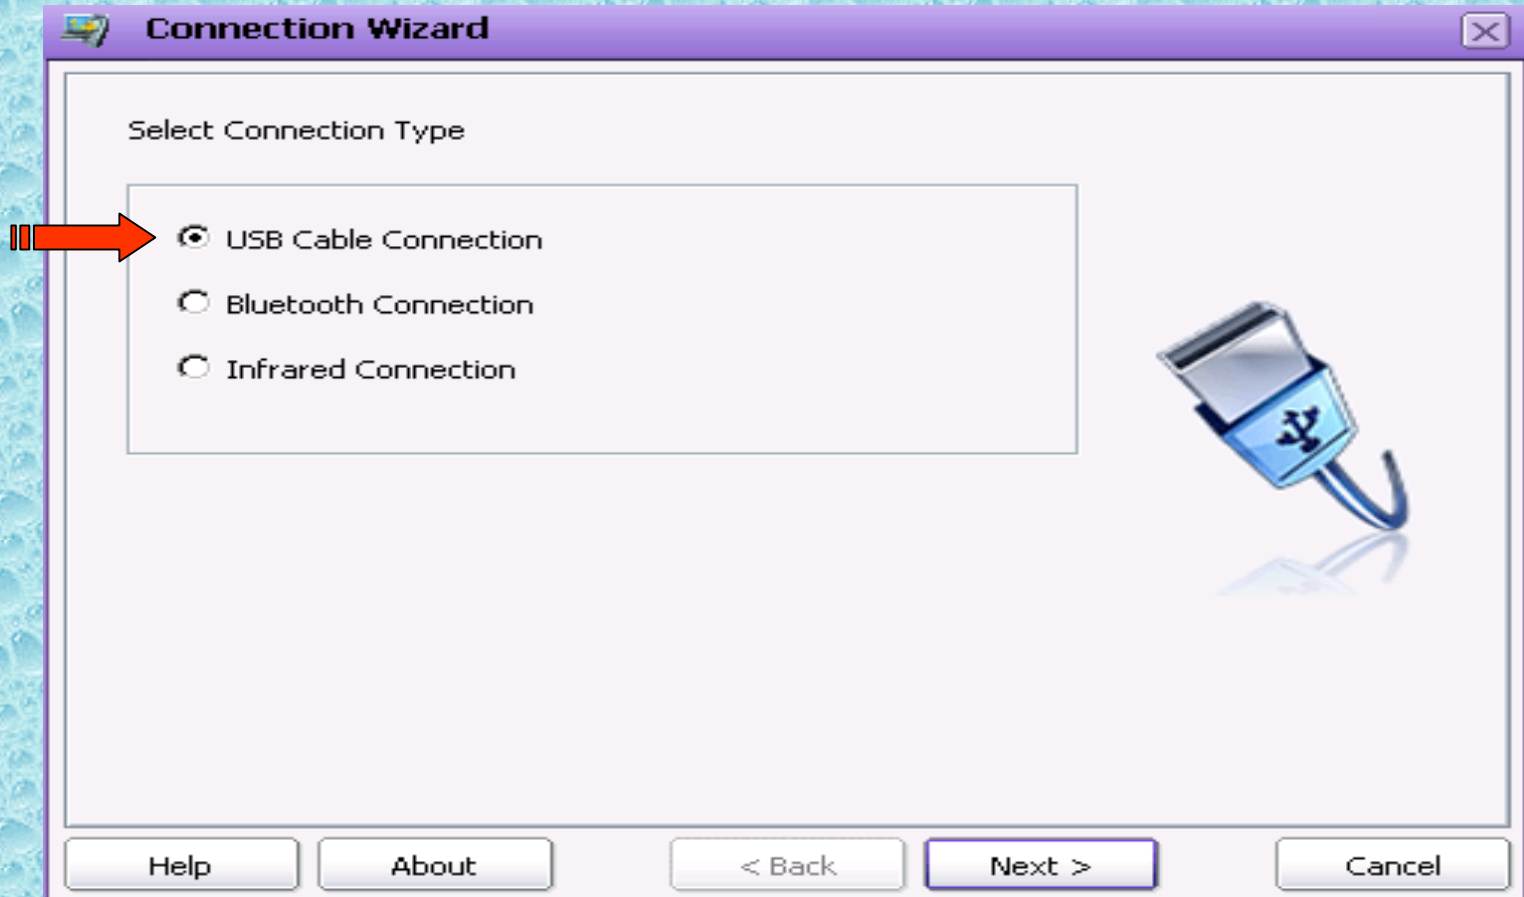

Please ignore slides from 11 to 16 if you are not connected to the internet

Downloading live updates.Reference only.

Click on Start

For reference only.

Applying updates

Click on Finish

Cable is shown selected. You can select any connection i.e. Cable, Bluetooth or Infrared but **It is advisable and insisted to use USB cable only** instead of Bluetooth or Infrared as it gives better speed and reliable connection. Click on Next>