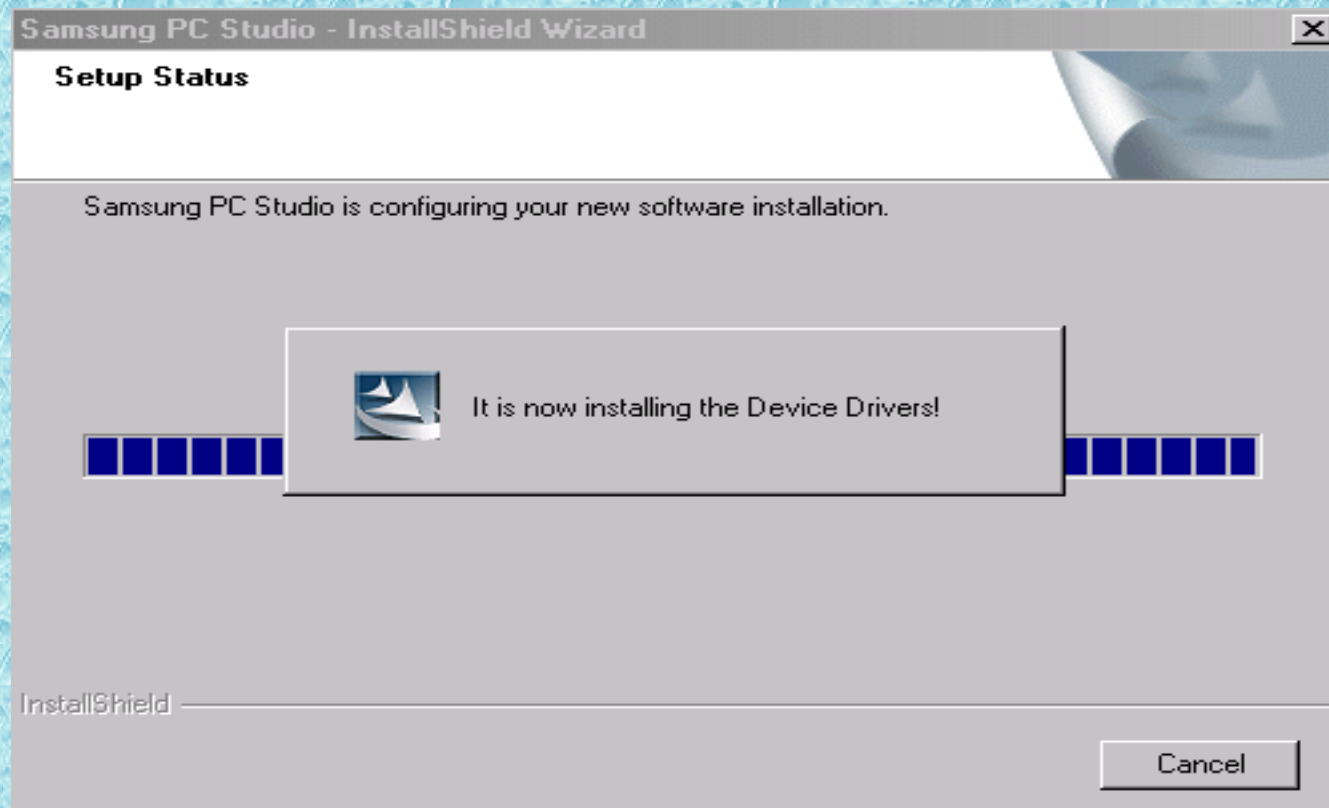

Installing the drivers for the phone. Just for reference only.

Click on Finish

If you are connected to the internet then it will take live updates automatically. As this has to be done for the first time only, it is advisable to load PC Studio while you are connected to the internet to have an advanced version of PC Studio and it automatically resolves the problems while connecting via GPRS. Click on Start.