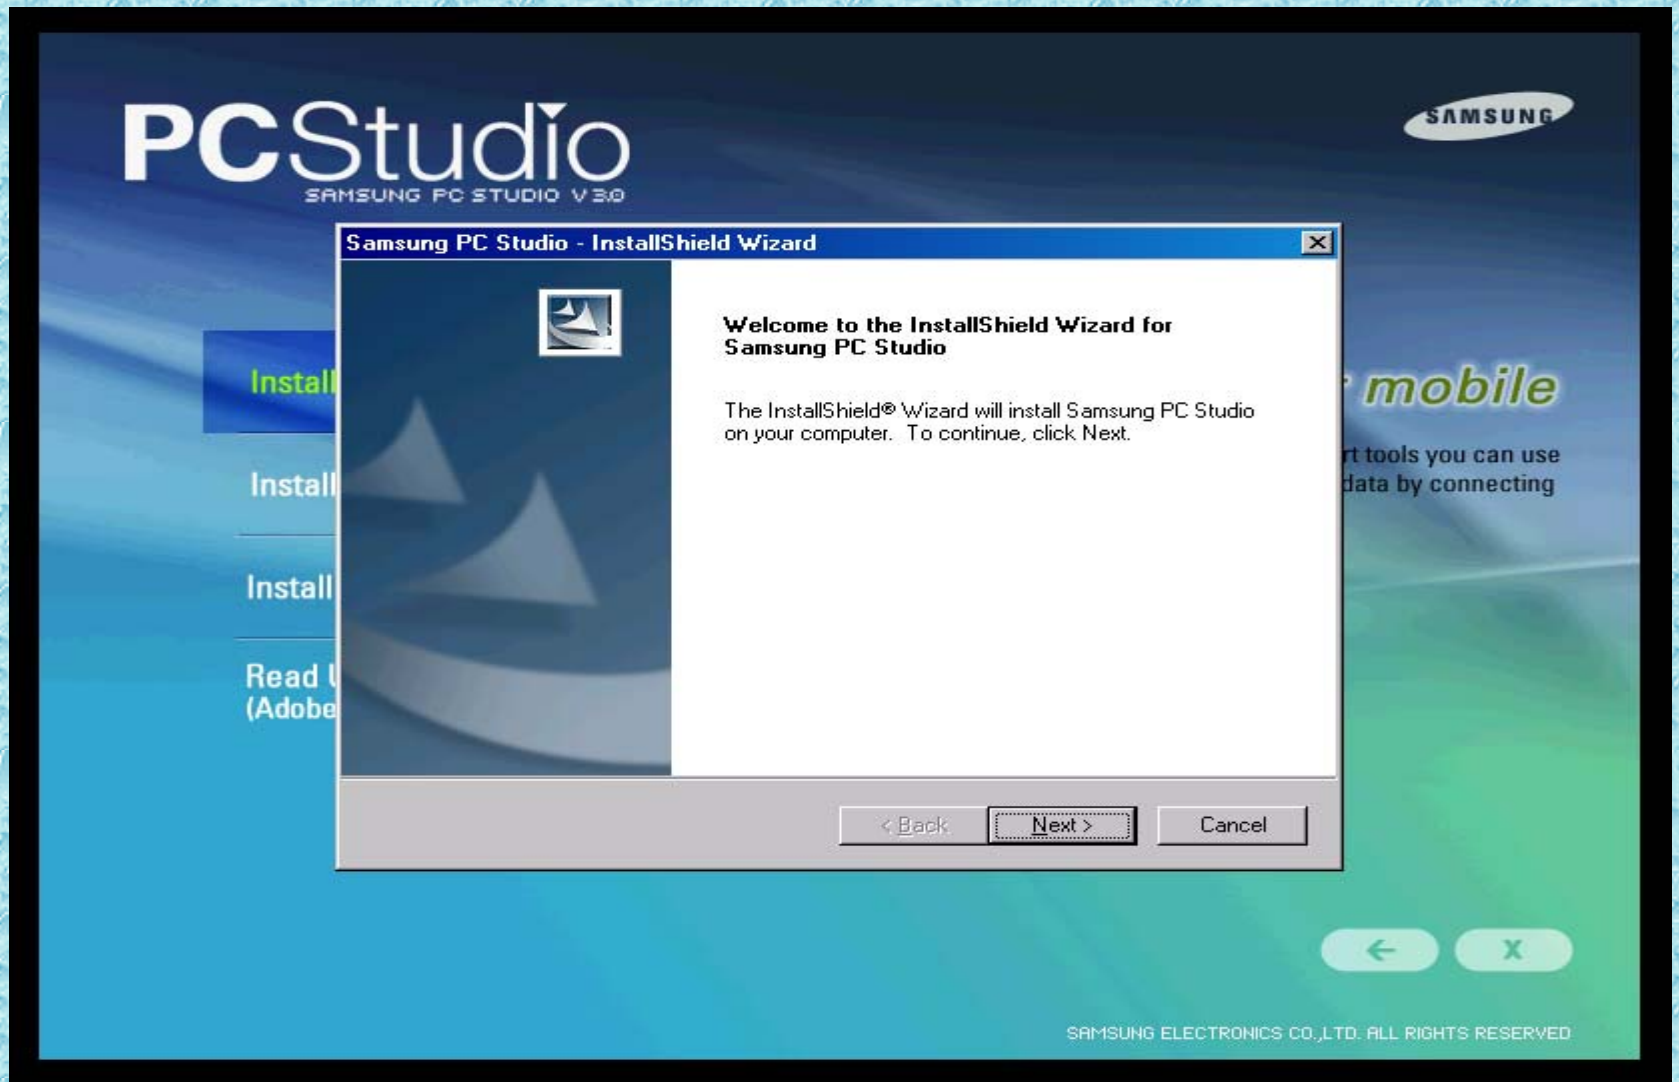

Click on Next