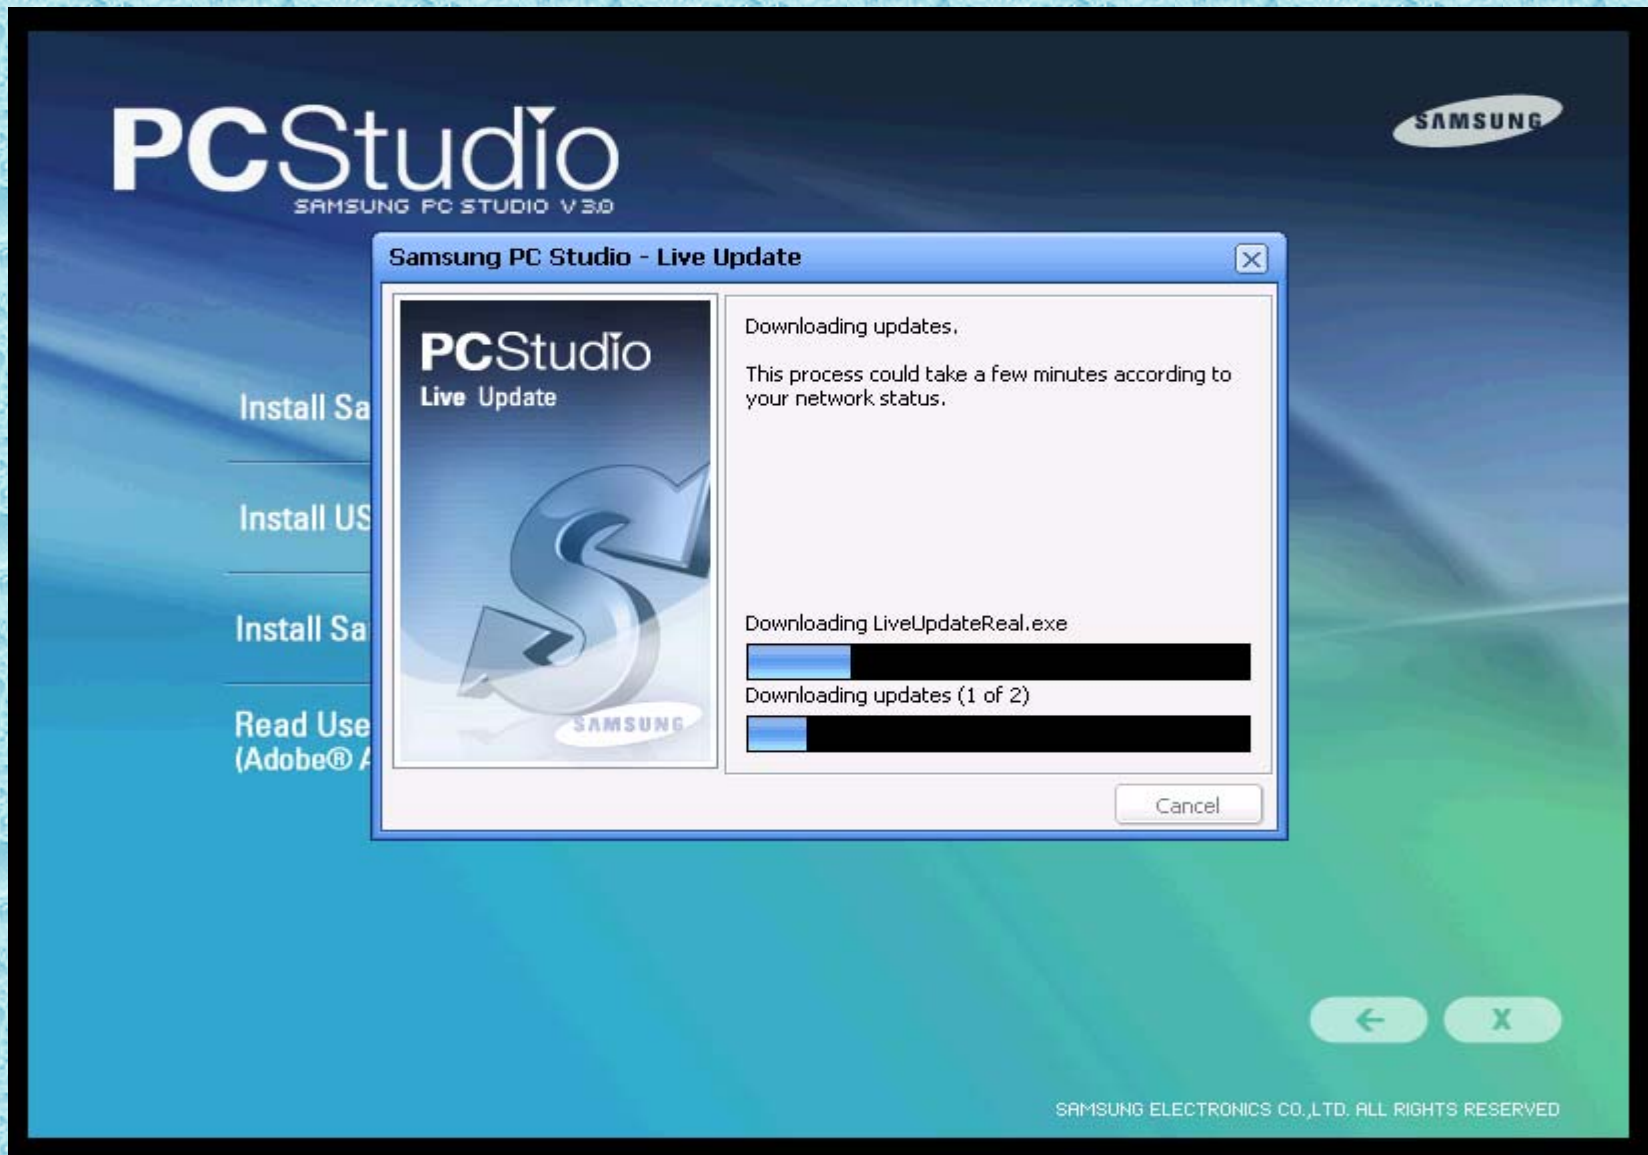

Downloading live updates.Reference only.