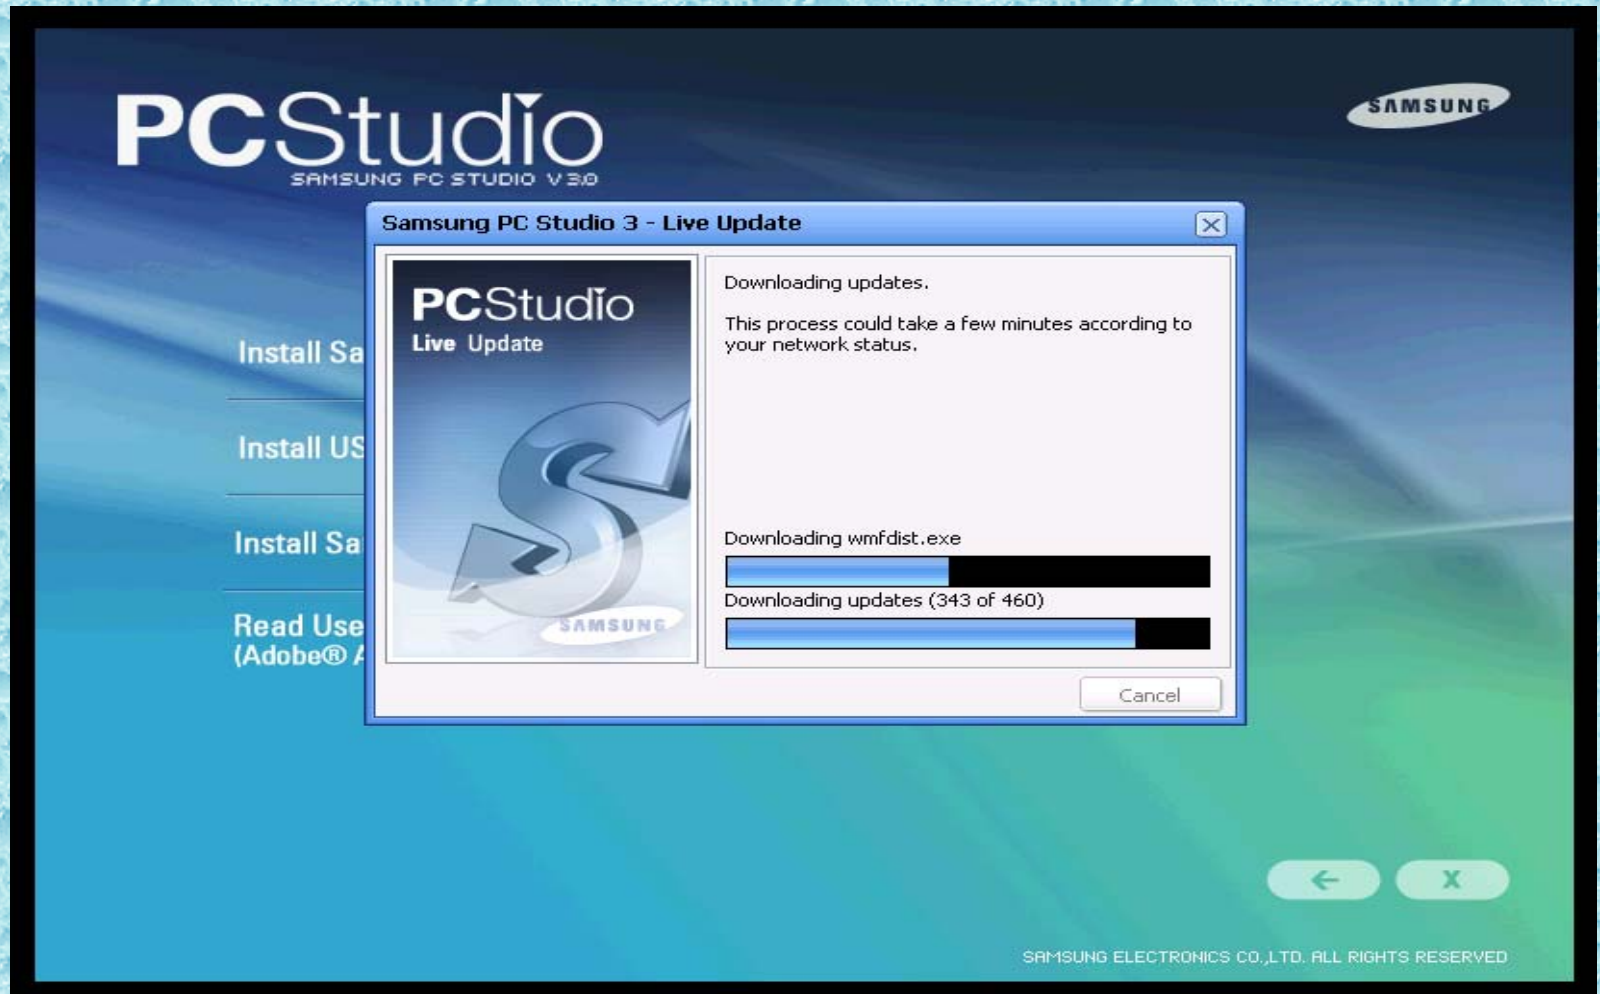

Please ignore slides from 11 to 16 if you are not connected to the internet

Downloading live updates.Reference only.

Click on Start

For reference only.

Applying updates

Click on Finish

Cable is shown selected. You can select any connection i.e. Cable, Bluetooth or Infrared but **It is advisable and insisted to use USB cable only** instead of Bluetooth or Infrared as it gives better speed and reliable connection. Click on Next>