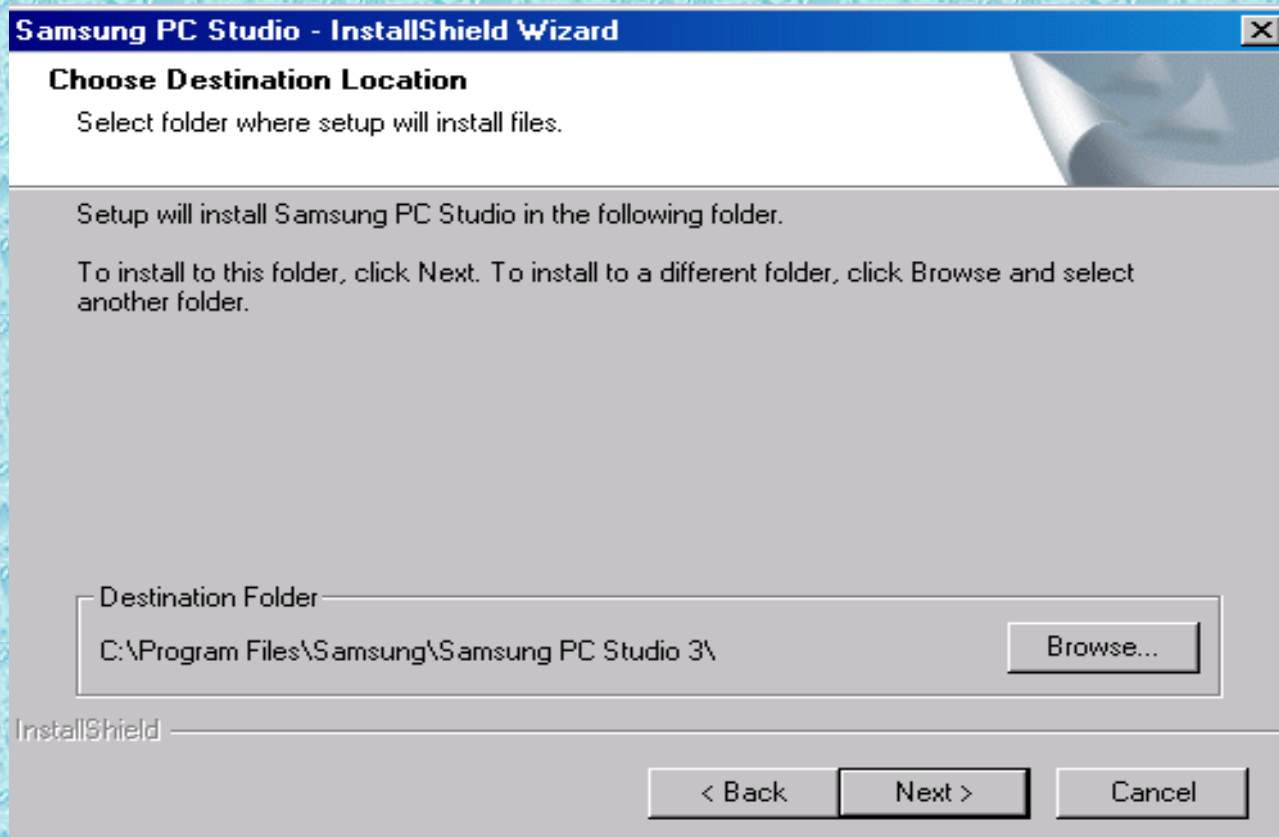

Click on Next