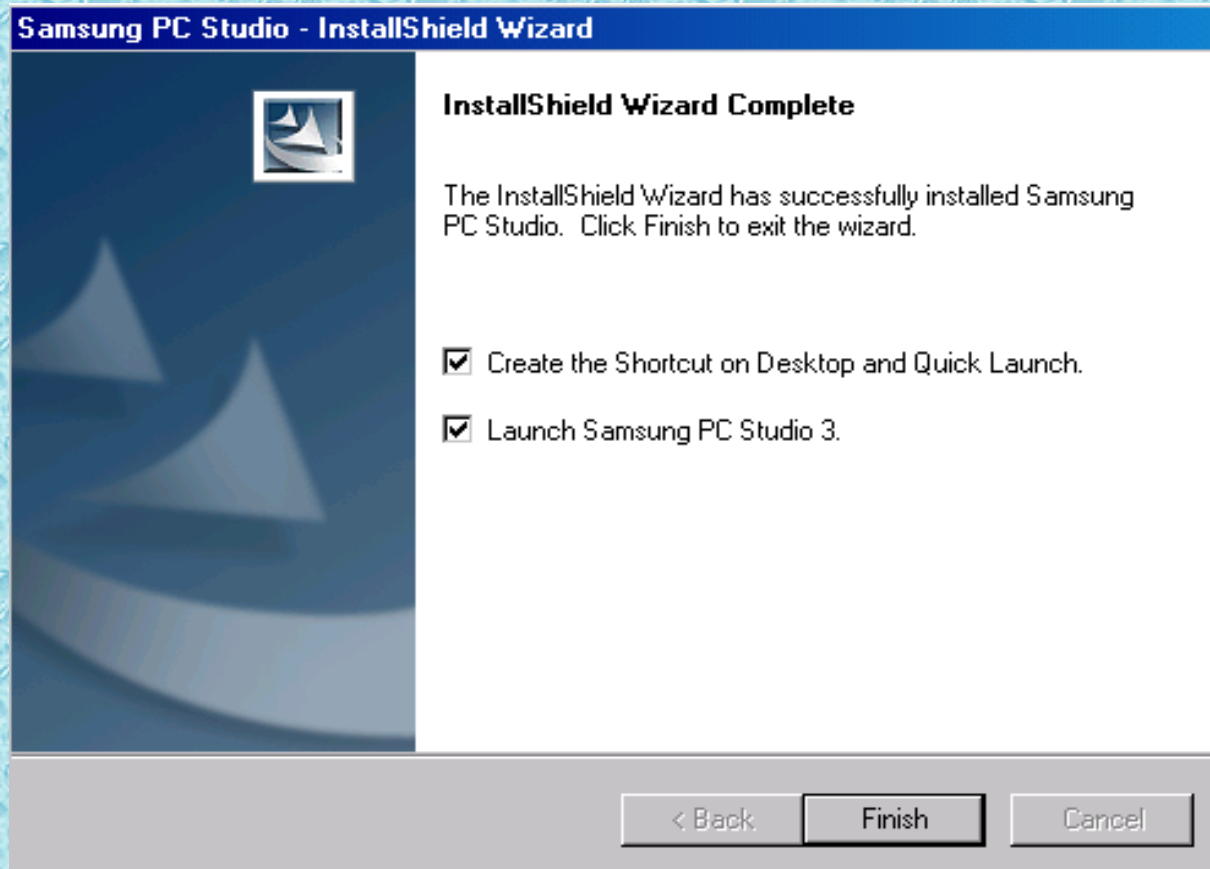

Installing the drivers for the phone. Just for reference only.

Click on Finish

If you are connected to the internet then it will take live updates automatically. As this has to be done for the first time only, it is advisable to load PC Studio while you are connected to the internet to have an advanced version of PC Studio and it automatically resolves the problems while connecting via GPRS. Click on Start.