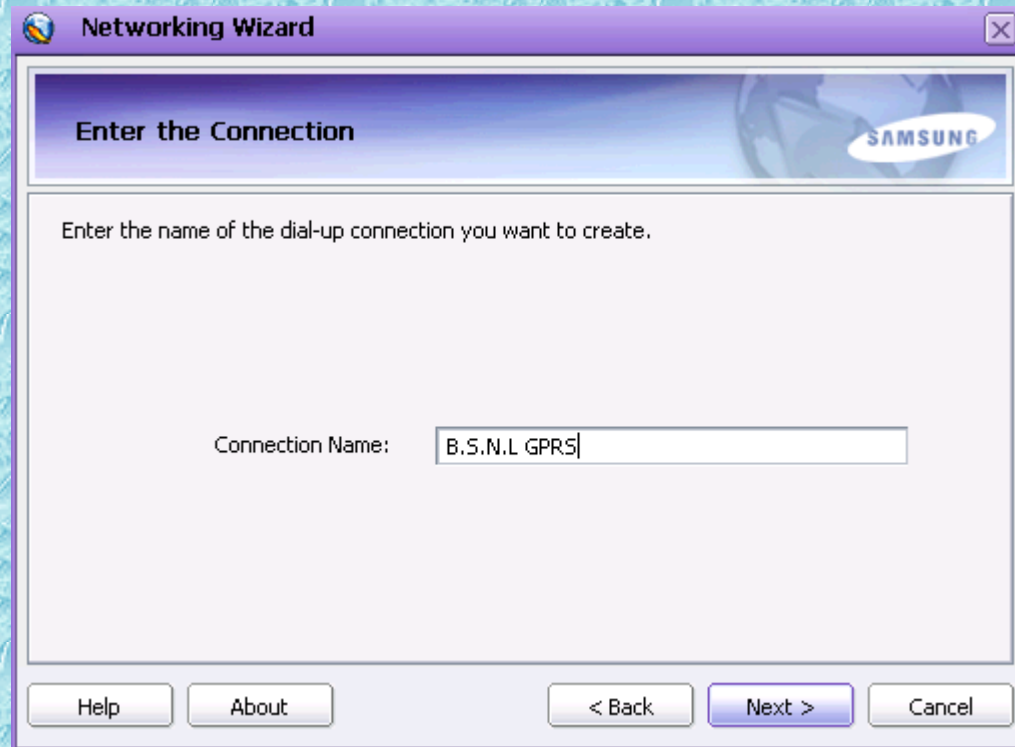

Select Manage Internet Connections

Networking Wizard will open. Click on Next

Select Create for creating new connection and click on Next

It's Connection Name. You can write any name as you like.
Here I had given B.S.N.L. GPRS. Click on Next