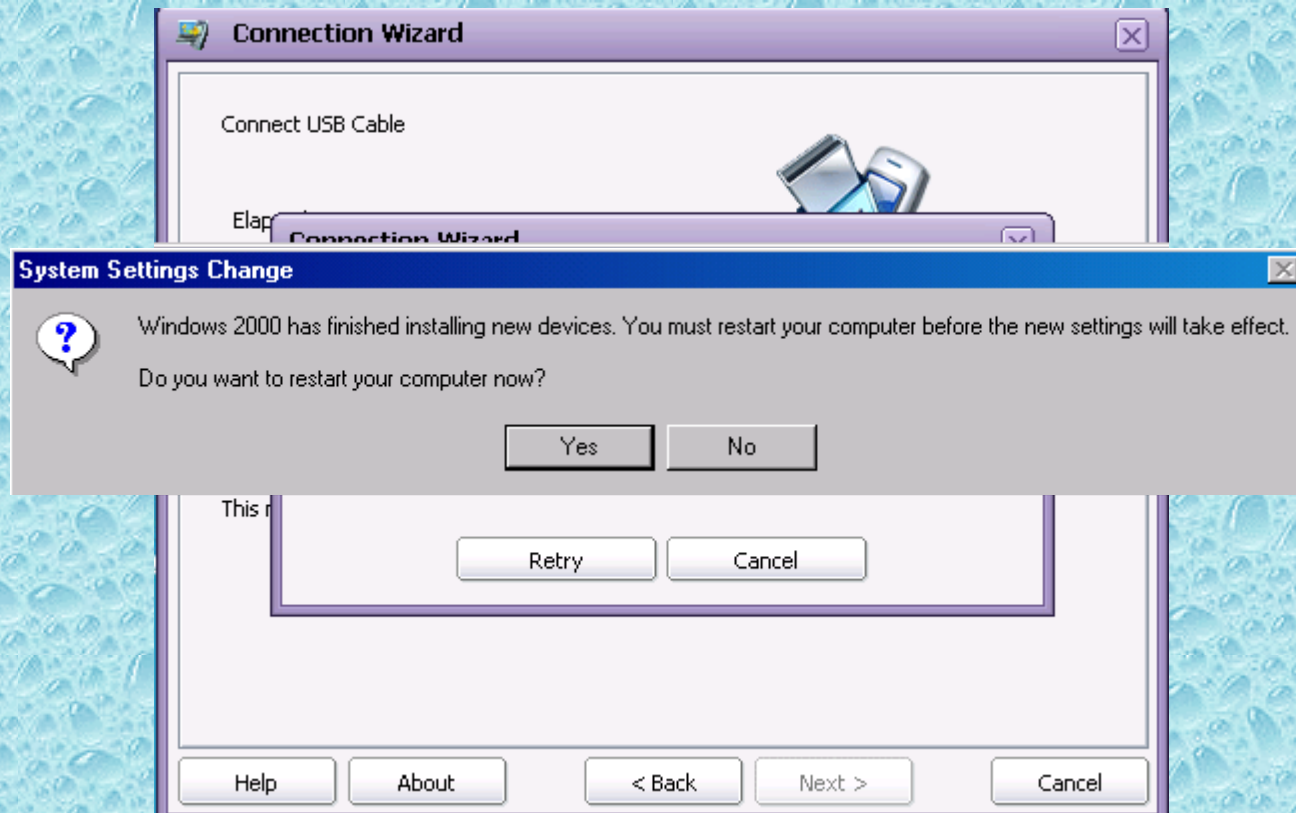

If the installation is completed then you must restart PC/Laptops before new settings will take effect. Please see the right bottom corner of your screen. Please disconnect the cable from computer as it is safe before restart the computer. Click on Yes.