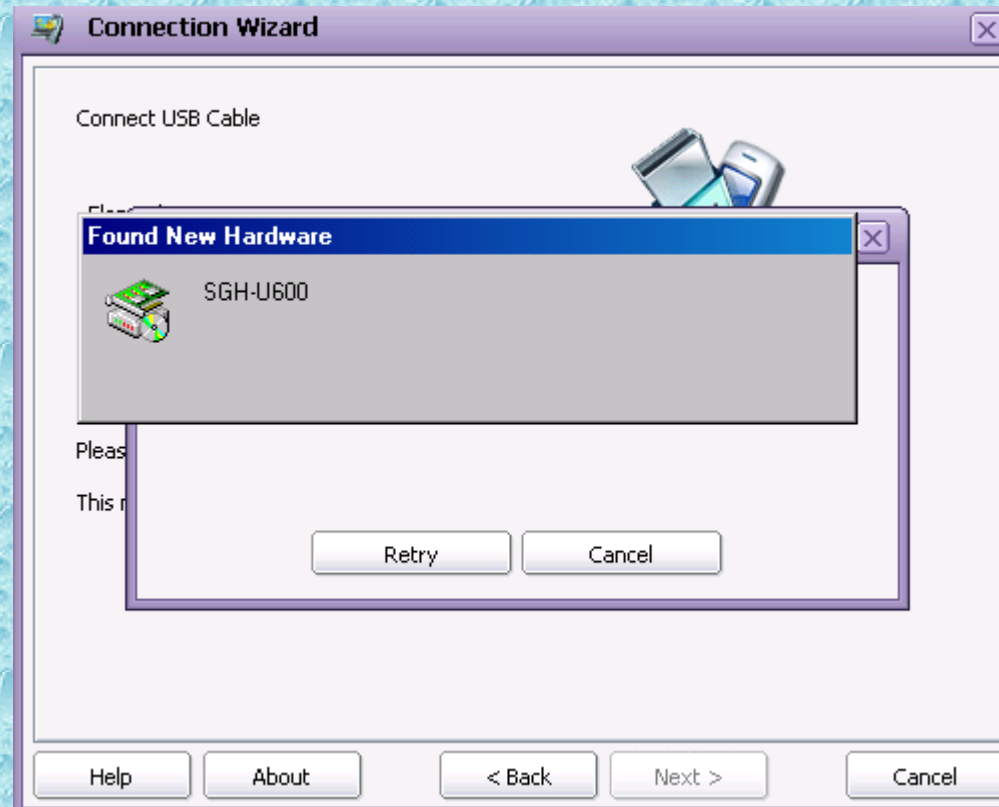

Please connect your cable to the computer and your mobile phone to the cable. For the first time only this hardware and drivers will be installed. Please do not disconnect the cable while installation.